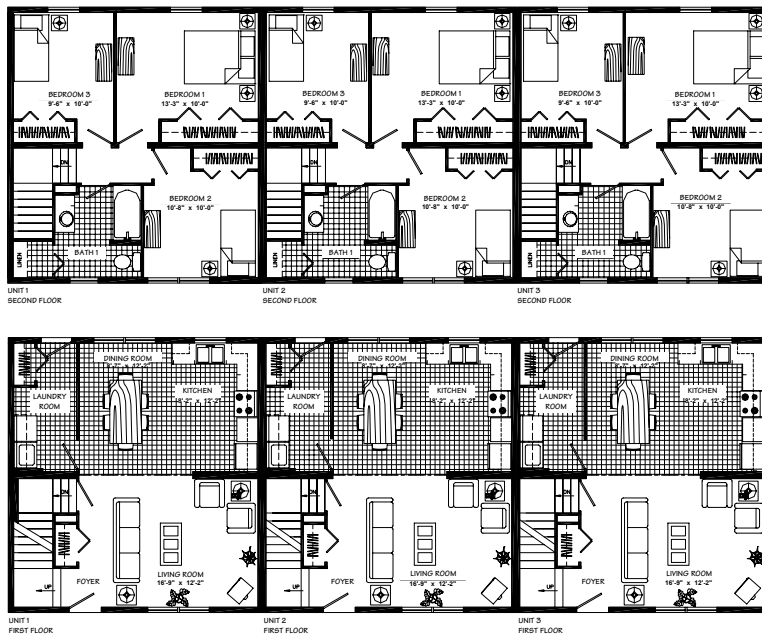

Oakdale

26x72
3 | 909

**TRIPLEX
TWO STORY**

Unit One:
1346 sq. ft.
Unit Two:
1346 sq. ft.
Unit Three:
1346 sq. ft.

Kent Homes

It makes beautiful sense

www.kenthomes.com