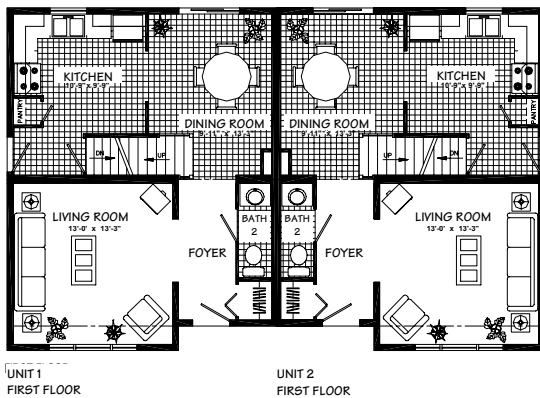

# Maplegrove

28x44  
31904

**DUPLEX**  
**TWO STORY**

Unit One:  
1172 sq. ft.  
Unit Two:  
1172 sq. ft.

**Kent Homes**

It makes beautiful sense

[www.kenthomes.com](http://www.kenthomes.com)