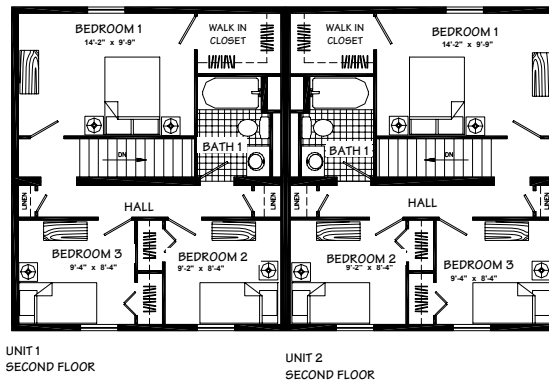

# Maplegrove

28x44  
31904

**DUPLEX**  
**TWO STORY**

Unit One:  
1172 sq. ft.  
Unit Two:  
1172 sq. ft.

**Kent Homes**

It makes beautiful sense

[www.kenthomes.com](http://www.kenthomes.com)