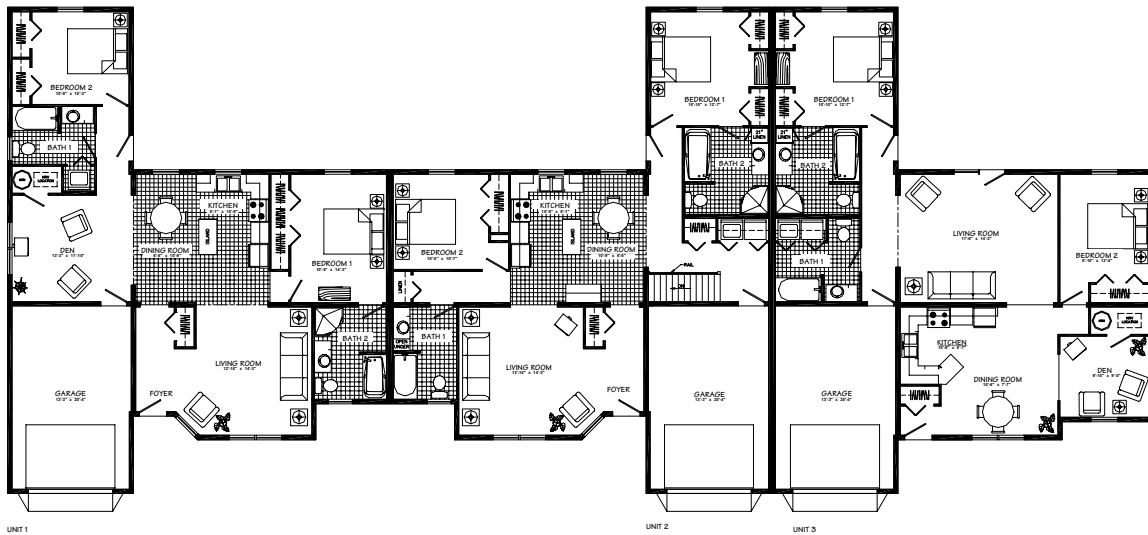

Garden View

30x36/44
22910

TRIPLEX BUNGALOW

Unit One:
1563 sq. ft.
Unit Two:
1563 sq. ft.
Unit Three:
1591 sq. ft.

Kent Homes

It makes beautiful sense

www.kenthomes.com