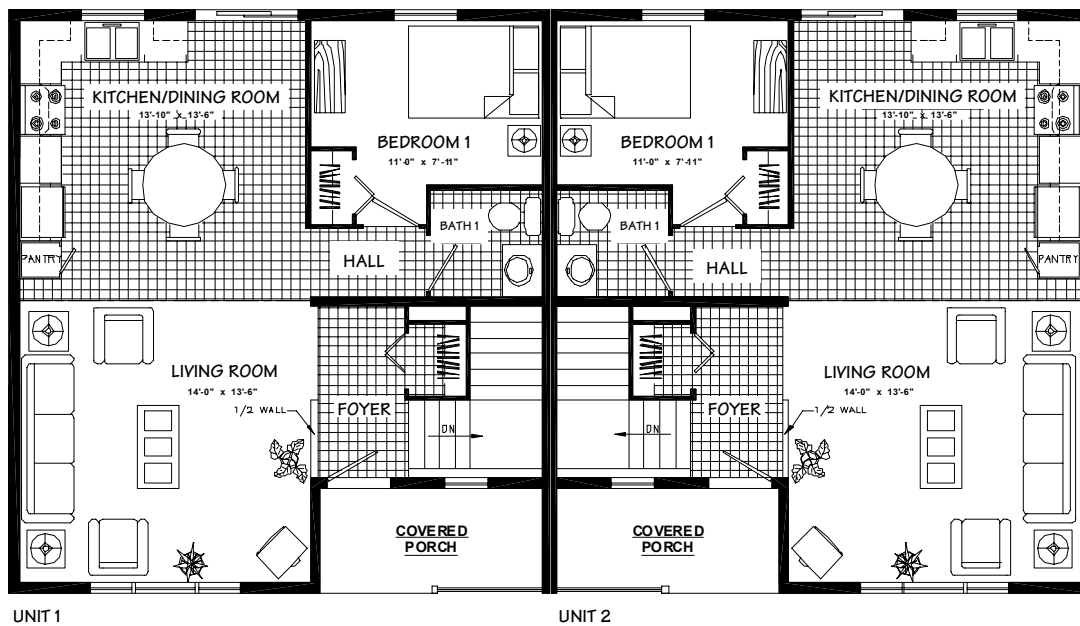

Cedarwood

28x52
11906

**DUPLEX
BUNGALOW**

Unit One:
673 sq. ft.
Unit Two:
673 sq. ft.

Kent Homes

It makes beautiful sense

www.kenthomes.com