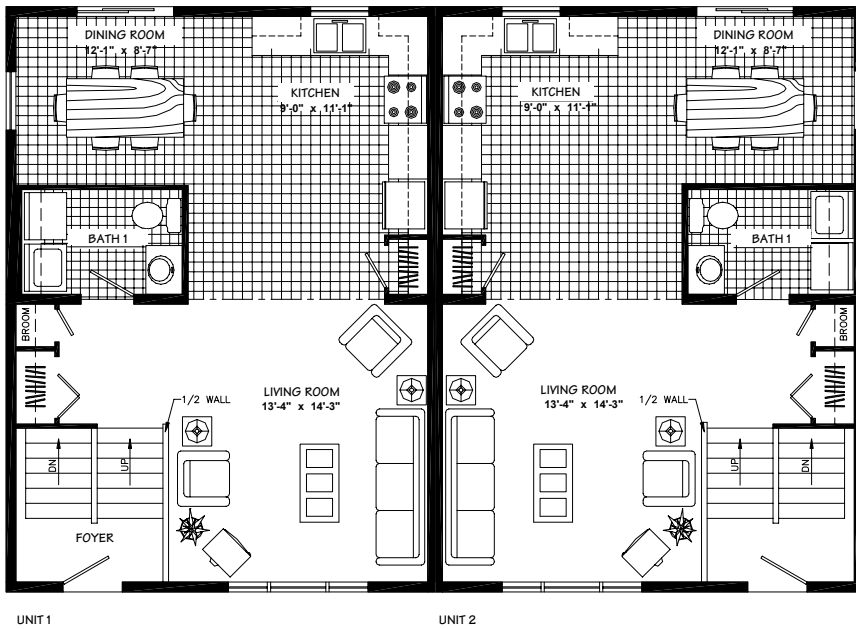

# Beechill

30x44  
01902

**DUPLEX  
SPLIT-ENTRY**

Unit One:  
660 sq. ft.  
Unit Two:  
660 sq. ft.

**Kent Homes**

It makes beautiful sense

[www.kenthomes.com](http://www.kenthomes.com)