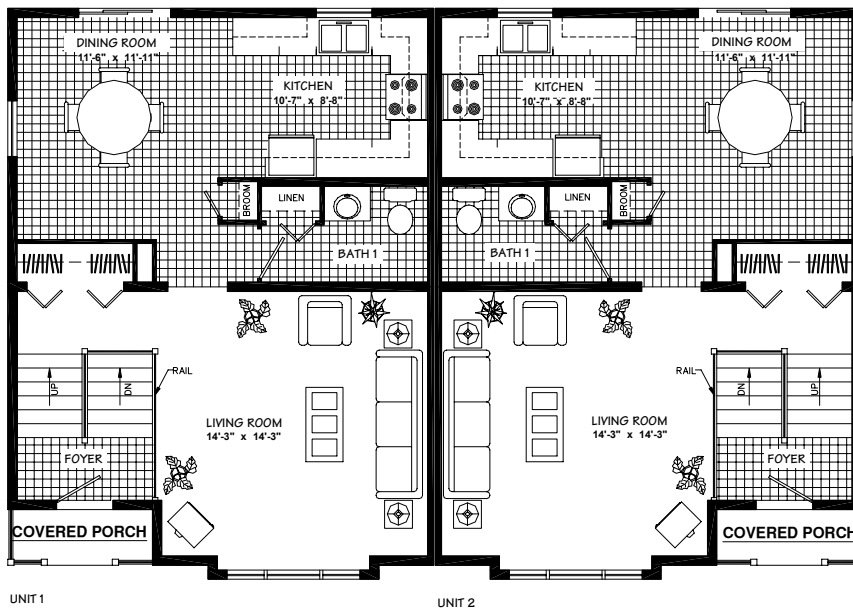

Parkwood

28x46
01901

**DUPLEX
SPLIT-ENTRY**

Unit One:
673 sq. ft.
Unit Two:
673 sq. ft.

Kent Homes

It makes beautiful sense

www.kenthomes.com