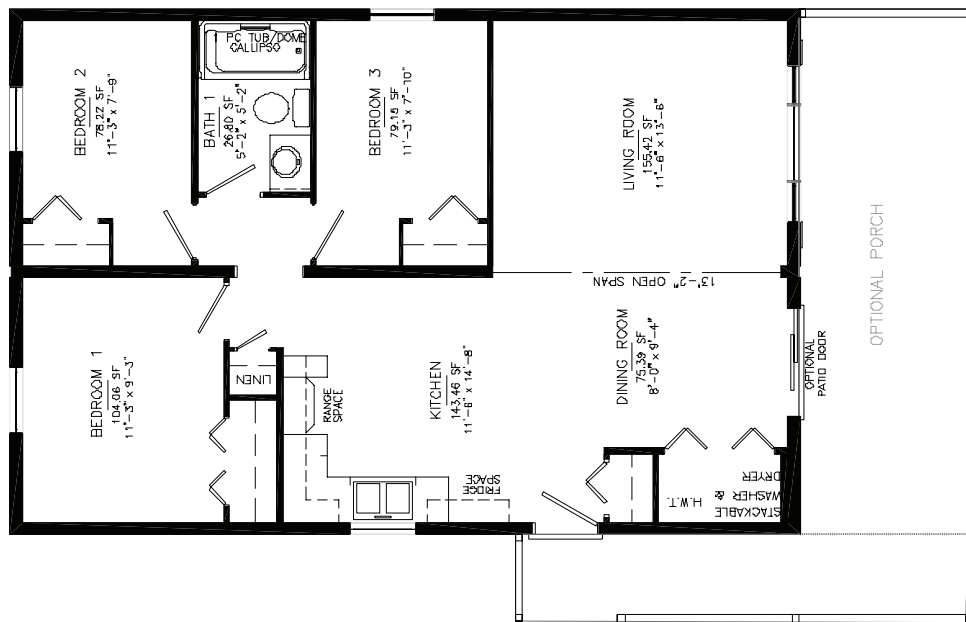

# Water's Edge

24x36  
31802

Cottage  
First floor:  
864 sq. ft.

**Kent Homes**

It makes beautiful sense

[www.kenthomes.com](http://www.kenthomes.com)