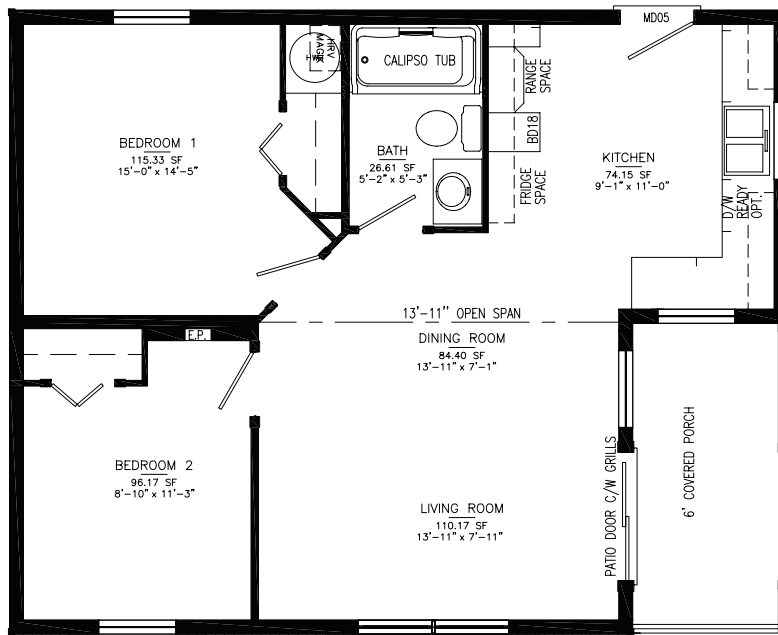

FRONT ELEVATION

RIGHT ELEVATION

# Dover

24x30  
21806

Cottage  
First floor:  
648 sq. ft.

**Kent Homes**

It makes beautiful sense

[www.kenthomes.com](http://www.kenthomes.com)