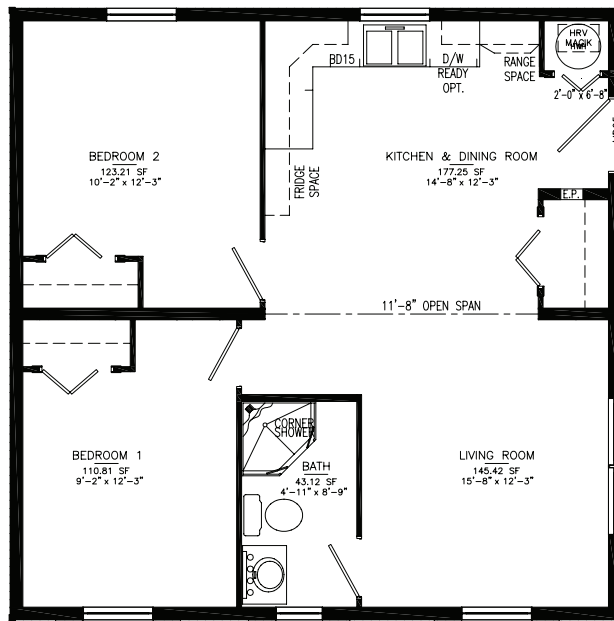

# Cross Creek

26x26  
21804

Cottage  
676 sq. ft.

It makes beautiful sense

[www.kenthomes.com](http://www.kenthomes.com)