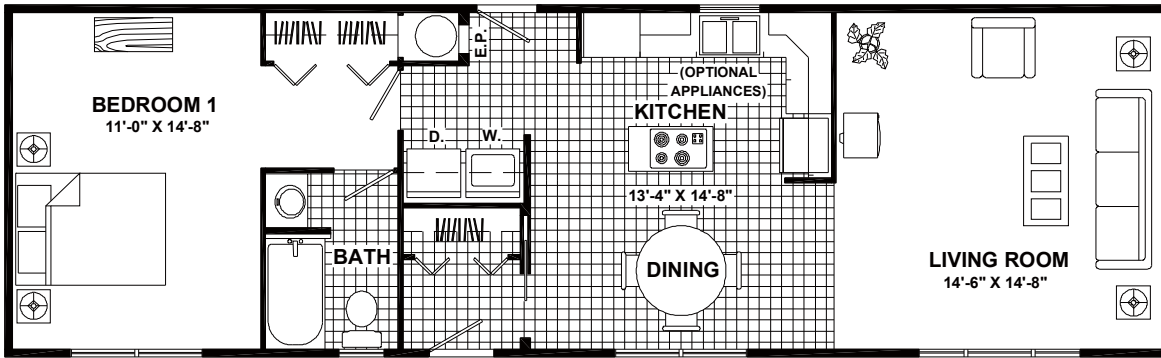

ONE BEDROOM

16 X 44 - 1147

(NOT AVAILABLE IN 14' WIDE) 704 SQ. FT.

16 X 46 - 1177

(AVAILABLE IN 14' WIDE) 736 SQ. FT.

16 X 48 - 1103

(NOT AVAILABLE IN 14' WIDE) 768 SQ. FT.

16 X 52 - 1151

(NOT AVAILABLE IN 14' WIDE) 832 SQ. FT.