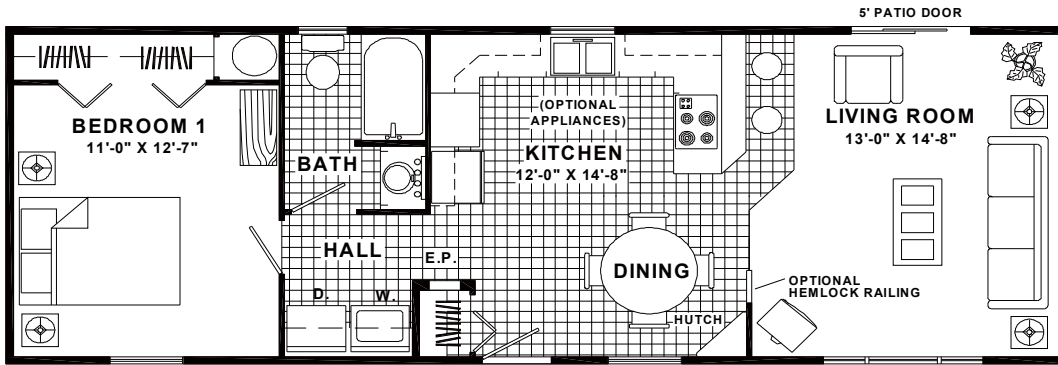

ONE BEDROOM

16 X 44 - 1147

(NOT AVAILABLE IN 14' WIDE) 704 SQ. FT.

16 X 46 - 1177

(AVAILABLE IN 14' WIDE) 736 SQ. FT.

16 X 48 - 1103

(NOT AVAILABLE IN 14' WIDE) 768 SQ. FT.

16 X 52 - 1151

(NOT AVAILABLE IN 14' WIDE) 832 SQ. FT.