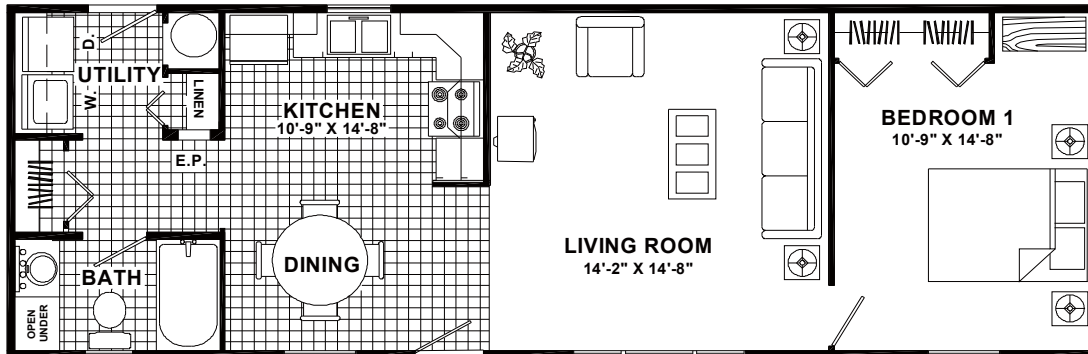

ONE BEDROOM

16 X 44 - 1147

(NOT AVAILABLE IN 14' WIDE) 704 SQ. FT.

16 X 46 - 1177

(AVAILABLE IN 14' WIDE) 736 SQ. FT.

16 X 48 - 1103

(NOT AVAILABLE IN 14' WIDE) 768 SQ. FT.

16 X 52 - 1151

(NOT AVAILABLE IN 14' WIDE) 832 SQ. FT.